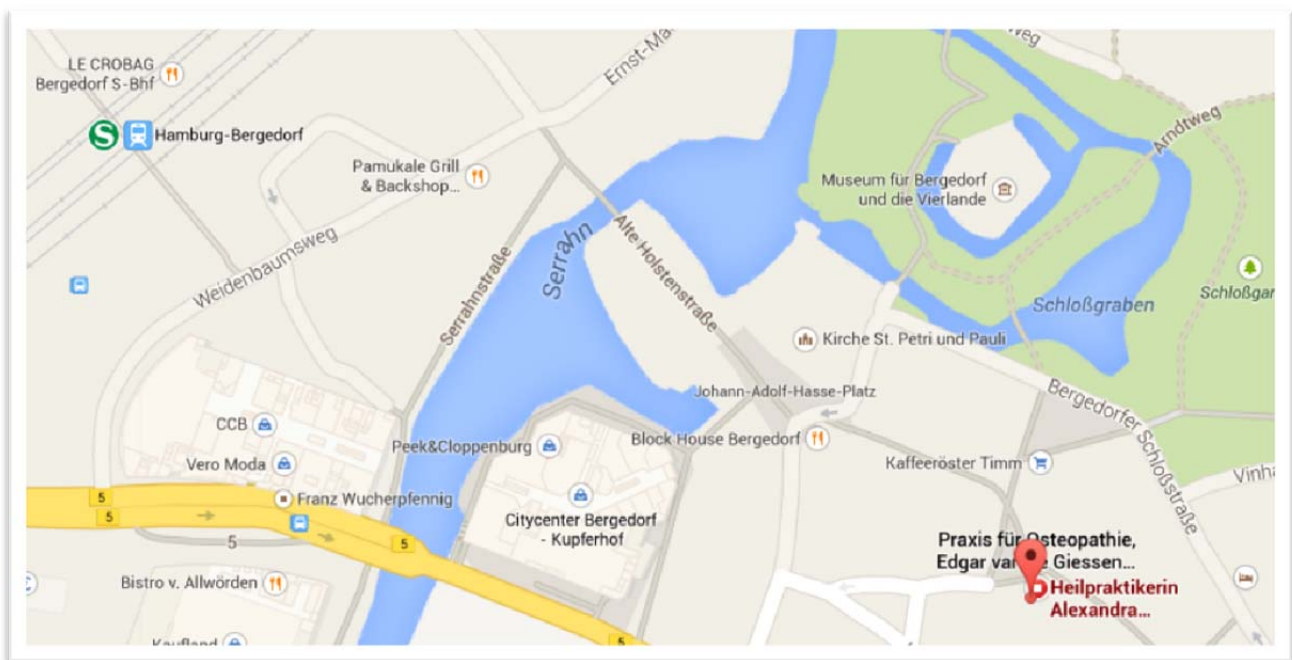

Hamburg-Bergedorf Markt

Praxis Sachsentor 22

First floor

21029 Hamburg-Bergedorf

The entrance is located between haberdasher “Herrenausstatter Willhoeft“ and Karstadt (travel agency).

I'm looking forward to supporting you!

- S-Bahn to **Hamburg-Bergedorf** and approx. 7 min. walk

- For 1€/h in park house of **CCB-Einkaufszentrum**, Weidenbaumsweg 21
- in park house **Bergedorfer Schloßstraße 10**
- or without fee **Frascatiplatz** (approx. 8 min. walk)