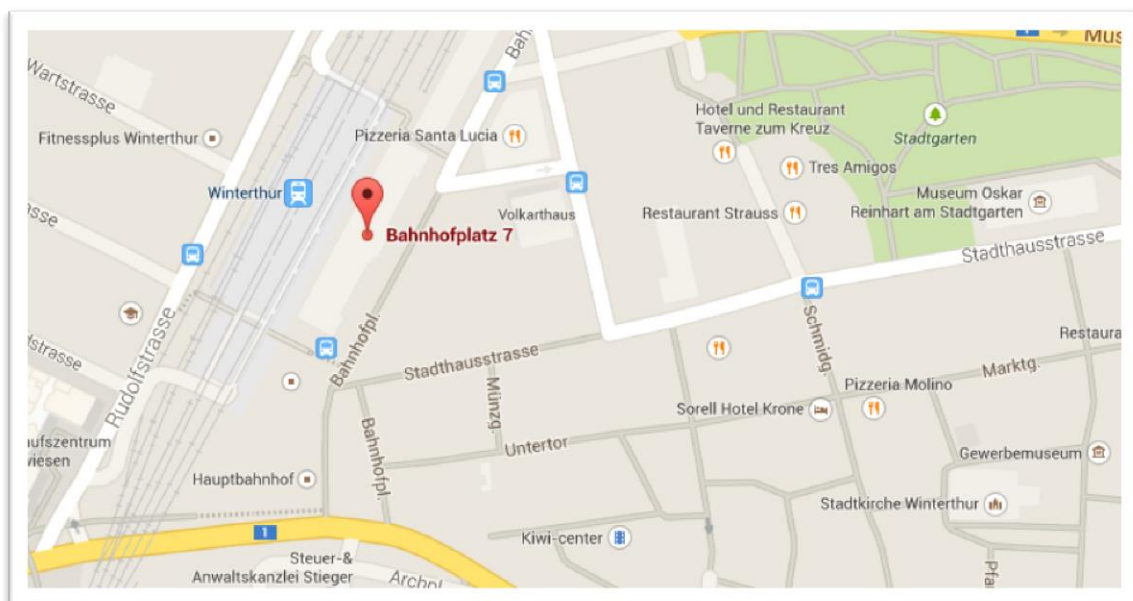

## Beratung - Bahnhof Winterthur

At Beratung „BplusE“

2. Floor

Bahnhofplatz 7

8401 Winterthur

- You can find us at Bahnhofplatz 7, directly above the **Restaurant Bahnhof**
- Please use the entrance at **Winterthur Tourismus**
- A lift brings you into the 2<sup>nd</sup> floor

 SBB CFF FFS

- **S-Bahn** to railway station **Winterthur**
- We are directly within the **railway building**

- Highway **exit Töss**: straight ahead to **parking deck** of the **railway station**
- Highway **exit Oberwinterthur**: in direction „City-station“ to **parking deck** of the **railway station**